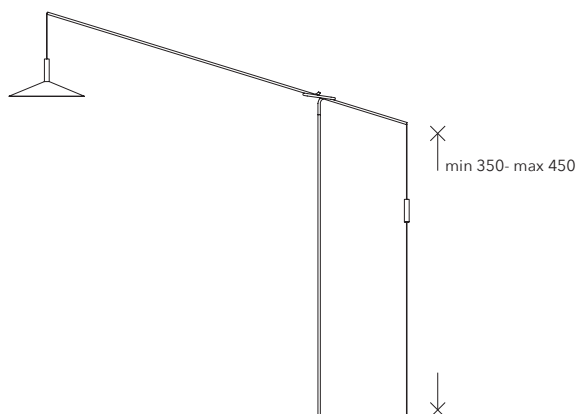

TECHNICAL SHEET

1907-10

Mounting: Floor Lamp
Environment: Indoor - IP20
Materials: Metallo / Metal
Voltage: 100-240V 50/60Hz
Source: LED 14W - CRI=90
Color Temperature: 3000K / 2700K
Lumen: 1180lm
Lighting Control: Dimmer on cable

1907-20

Mounting: Suspension
Environment: Indoor - IP20
Materials: Metallo/Metal
Input Current: 700mA
Source: LED 14W - CRI=90
Color Temperature: 3000K / 2700K
Lumen: 1180lm
Cable RAL: 9005

Rosoni / Canopies

1907-90 CANOPY TYPE C

Mounting: a soffitto / ceiling
Environment: Indoor - IP20
Materials: Metallo / Metal
Voltage: 220-240V 50/60Hz
Lighting Control: Dimmable 0-10V

1907-10

L212 x Ø40 x H226

1907-20+1907-90