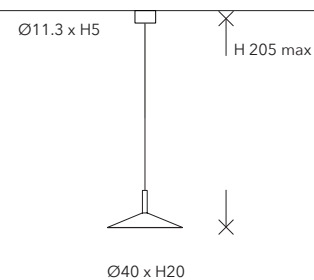

1907-90 CANOPY TYPE C

Mounting: a soffitto / ceiling
Environment: Indoor - IP20
Materials: Metallo / Metal
Voltage: 220-240V 50/60Hz
Lighting Control: Dimmable 0-10V

1907-10

L212 x Ø40 x H226

1907-20+1907-90